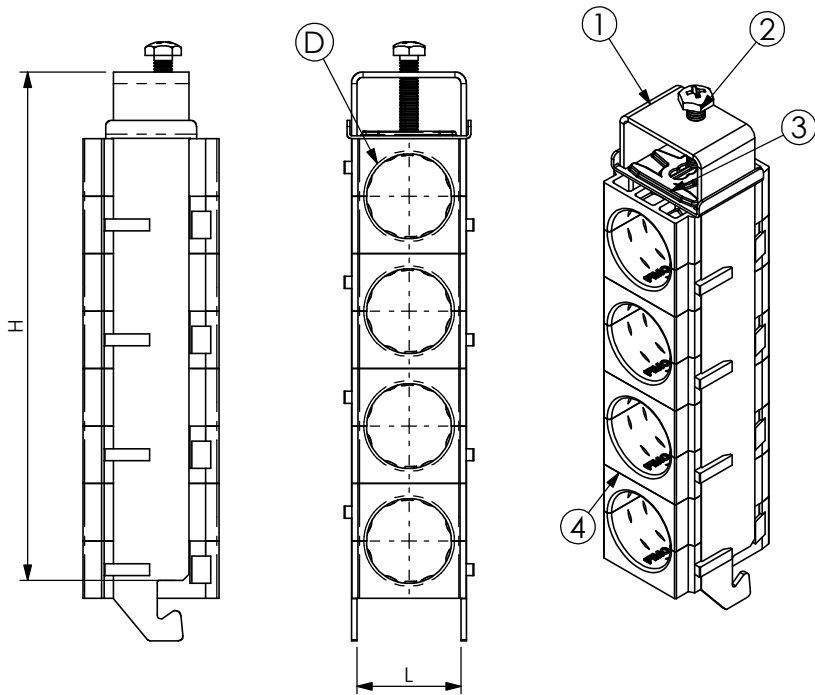

PRODUCT DATA SHEET

A) SPECIFICATIONS

- 1 Stainless steel bow
Hooking on section 40x22mm
- 2 Self-locking pressure screw M6
- 3 Stainless steel sliding pressure plate.
- 4 SAS black P.A. fiberglass saddles

B) RESISTANCE TESTS

UV Test BS-ISO 105-B06
Vibration test conforming to UNI 60068-2-6
Operating temperature: -30°C +120°C

C) PACKAGING INFORMATION

Packing in boxes.
Label indicating:
product code, article, quantity,
production batch,
FIMO logo and figure.
(Customer code on request).

D) MOUNTING INSTRUCTIONS

IST026

CODE	ARTICLE	ø D	L	H	BOX	WEIGHT
61 1554 1411	sRF C/ 4x11	10 - 11	22	118	50	173
61 1554 1412	sRF C/ 4x1/2" (17)	16 - 17	22	118	50	166
61 1554 1478	sRF C/ 4x7/8" (28)	27 - 28	34	166	50	293

RI	DATE	DR	DATE	AP	Description:	
02					Stainless cable clamps type sRF C For 4 coaxial cables, complete with 8 calibrated saddles. For articles see schedule.	
01						
00	29/01/16	G.S.	29/01/16	A.V.		
1 ST EMISSION						
						Use: Fastening of 4 coaxial cables. Hooking on section 40x22mm