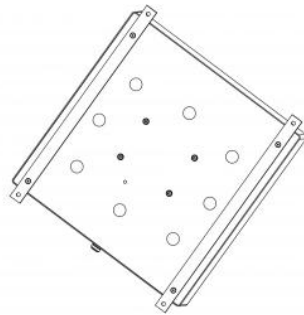

Electrical			
Model	PLPO/TETRA/s-f	PLPO/TETRA/l-h	PLPO/TETRA/s
Frequency	380 - 430 MHz	430 - 470 MHz	380 - 410 MHz
Antenna Type	Linearly polarized patch antenna		
Max. Input Power	100 W		
Polarisation	Vertical		
3 dB Beamwidth, E-Plane	80 °		
3 dB Beamwidth, H-Plane	80 °		
Impedance	50 Ω		
Gain	4.8dBd / 7dBi		
VSWR	< 2.0:1	< 2.0:1	< 1.6:1
Front-To-Back Ratio	21 dB	17 dB	19 dB
Antistatic Protection	All metal parts DC-grounded (Connector shows a DC-short)		
HCM Code(s)			
In iBwave	Yes		
Mechanical			
Connection(s)	N(f)		
Materials	Cover: ABS (white) Chassis: Aluminium		
Colour	Marine white		
Dimensions	Approx. 345 x 345 x 60 mm / 13.58 x 13.58 x 2.36"		
Wind Load	173 N (160km/h)		
Weight	2.3 kg / 5.07 lb		
Mounting	For mounting on wall - 5mm dia. (three holes) (see mounting details) or mast on 40 - 55 mm / 1.57 x 2.17" dia. mast tube.		

DIAGRAM

TYPICAL GAIN AND SWR CURVES

TYPICAL RADIATION PATTERN (E-PLANE)

This curve shows the radiation patterns in the vertical plane.

TYPICAL RADIATION PATTERN (H-PLANE)

This curve shows the radiation patterns in the horizontal plane (horizontal coverage).

MOUNTING DETAILS (WALL MOUNTING BRACKET INCLUDED)

MAST MOUNTING BRACKET: PATCH-MAMO (ORDERED SEPARATELY)

Tilt adjustable from +5°/-30°

MOUNTING DETAILS (PATCH-MAMO)

WALL MOUNTING BRACKET: PATCH-WAMO (ORDERED SEPARATELY)

MOUNTING DETAILS (PATCH-WAMO)