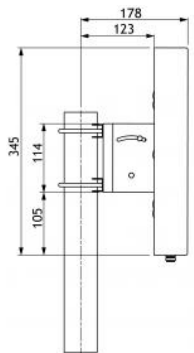

Electrical			
Model	PLPO/TETRA/s-f	PLPO/TETRA/l-h	PLPO/TETRA/s
Frequency	380 - 430 MHz	430 - 470 MHz	380 - 410 MHz
Antenna Type	Linearly polarized patch antenna		
Max. Input Power	100 W		
Polarisation	Vertical		
3 dB Beamwidth, E-Plane	80 °		
3 dB Beamwidth, H-Plane	80 °		
Impedance	50 Ω		
Gain	4.8dBd / 7dBi		
VSWR	< 2.0:1	< 2.0:1	< 1.6:1
Front-To-Back Ratio	21 dB	17 dB	19 dB
Antistatic Protection	All metal parts DC-grounded (Connector shows a DC-short)		
HCM Code(s)			
In iBwave	Yes		
Mechanical			
Connection(s)	N(f)		
Materials	Cover: ABS (white) Chassis: Aluminium		
Colour	Marine white		
Dimensions	Approx. 345 x 345 x 60 mm / 13.58 x 13.58 x 2.36"		
Wind Load	173 N (160km/h)		
Weight	2.3 kg / 5.07 lb		
Mounting	For mounting on wall - 5mm dia. (three holes) (see mounting details) or mast on 40 - 55 mm / 1.57 x 2.17" dia. mast tube.		

DIAGRAM

TYPICAL GAIN AND SWR CURVES

TYPICAL RADIATION PATTERN (E-PLANE)

This curve shows the radiation patterns in the vertical plane.

TYPICAL RADIATION PATTERN (H-PLANE)

This curve shows the radiation patterns in the horizontal plane (horizontal coverage).

MOUNTING DETAILS (WALL MOUNTING BRACKET INCLUDED)

MAST MOUNTING BRACKET: PATCH-MAMO (ORDERED SEPARATELY)

Tilt adjustable from +5°/-30°

MOUNTING DETAILS (PATCH-MAMO)

WALL MOUNTING BRACKET: PATCH-WAMO (ORDERED SEPARATELY)

MOUNTING DETAILS (PATCH-WAMO)