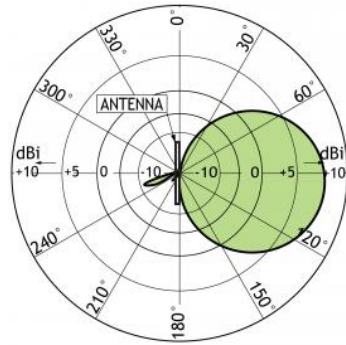

Outdoor Linearly Polarized low profile Antennas for mounting on Ceiling or Mast

DESCRIPTION

- > Low-profile antenna for the 380 - 470 MHz band.
- > PLPO/TETRA/... is a patch antenna for outdoor use.
- > Covers approx. 50 MHz with a radiation of 7 dBi.
- > The antenna is carefully sealed with a discreet cover.
- > The connector is placed at one side to enable mounting closed to a wall.
- > Including wall mounting bracket. PATCH-MAMO and PATCH-WAMO to be ordered separately.

ORDERING

Model	Product No.	Frequency
PLPO/TETRA/s-f	100000424	380 - 430 MHz
PLPO/TETRA/l-h	100000446	430 - 470 MHz
PLPO/TETRA/s	100000476	380 - 410 MHz
PATCH-MAMO	100000447	
PATCH-WAMO	100000511	

SPECIFICATIONS

Electrical			
Model	PLPO/TETRA/s-f	PLPO/TETRA/l-h	PLPO/TETRA/s
Frequency	380 - 430 MHz	430 - 470 MHz	380 - 410 MHz
Antenna Type	Linearly polarized patch antenna		
Max. Input Power	100 W		
Polarisation	Vertical		
3 dB Beamwidth, E-Plane	80 °		
3 dB Beamwidth, H-Plane	80 °		
Impedance	50 Ω		
Gain	4.8dBd / 7dBi		
VSWR	< 2.0:1	< 2.0:1	< 1.6:1
Front-To-Back Ratio	21 dB	17 dB	19 dB
Antistatic Protection	All metal parts DC-grounded (Connector shows a DC-short)		
HCM Code(s)			
In iBwave	Yes		
Mechanical			
Connection(s)	N(f)		
Materials	Cover: ABS (white) Chassis: Aluminium		
Colour	Marine white		
Dimensions	Approx. 345 x 345 x 60 mm / 13.58 x 13.58 x 2.36"		
Wind Load	173 N (160km/h)		
Weight	2.3 kg / 5.07 lb		
Mounting	For mounting on wall - 5mm dia. (three holes) (see mounting details) or mast on 40 - 55 mm / 1.57 x 2.17" dia. mast tube.		

DIAGRAM

TYPICAL GAIN AND SWR CURVES

TYPICAL RADIATION PATTERN (E-PLANE)

This curve shows the radiation patterns in the vertical plane.

TYPICAL RADIATION PATTERN (H-PLANE)

This curve shows the radiation patterns in the horizontal plane (horizontal coverage).