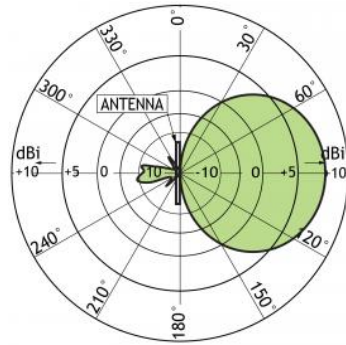

Electrical			
Model	PLPO/TETRA/s-f	PLPO/TETRA/l-h	PLPO/TETRA/s
Frequency	380 - 430 MHz	430 - 470 MHz	380 - 410 MHz
Antenna Type	Linearly polarized patch antenna		
Max. Input Power	100 W		
Polarisation	Vertical		
3 dB Beamwidth, E-Plane	80 °		
3 dB Beamwidth, H-Plane	80 °		
Impedance	50 Ω		
Gain	4.8dBd / 7dBi		
VSWR	< 2.0:1	< 2.0:1	< 1.6:1
Front-To-Back Ratio	21 dB	17 dB	19 dB
Antistatic Protection	All metal parts DC-grounded (Connector shows a DC-short)		
HCM Code(s)			
In iBwave	Yes		
Mechanical			
Connection(s)	N(f)		
Materials	Cover: ABS (white) Chassis: Aluminium		
Colour	Marine white		
Dimensions	Approx. 345 x 345 x 60 mm / 13.58 x 13.58 x 2.36"		
Wind Load	173 N (160km/h)		
Weight	2.3 kg / 5.07 lb		
Mounting	For mounting on wall - 5mm dia. (three holes) (see mounting details) or mast on 40 - 55 mm / 1.57 x 2.17" dia. mast tube.		

DIAGRAM

TYPICAL GAIN AND SWR CURVES

TYPICAL RADIATION PATTERN (E-PLANE)

This curve shows the radiation patterns in the vertical plane.

TYPICAL RADIATION PATTERN (H-PLANE)

This curve shows the radiation patterns in the horizontal plane (horizontal coverage).