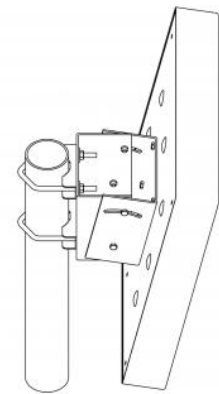

Electrical			
Model	PLPO/TETRA/s-f	PLPO/TETRA/l-h	PLPO/TETRA/s
Frequency	380 - 430 MHz	430 - 470 MHz	380 - 410 MHz
Antenna Type	Linearly polarized patch antenna		
Max. Input Power	100 W		
Polarisation	Vertical		
3 dB Beamwidth, E-Plane	80 °		
3 dB Beamwidth, H-Plane	80 °		
Impedance	50 Ω		
Gain	4.8dBd / 7dBi		
VSWR	< 2.0:1	< 2.0:1	< 1.6:1
Front-To-Back Ratio	21 dB	17 dB	19 dB
Antistatic Protection	All metal parts DC-grounded (Connector shows a DC-short)		
HCM Code(s)			
In iBwave	Yes		
Mechanical			
Connection(s)	N(f)		
Materials	Cover: ABS (white) Chassis: Aluminium		
Colour	Marine white		
Dimensions	Approx. 345 x 345 x 60 mm / 13.58 x 13.58 x 2.36"		
Wind Load	173 N (160km/h)		
Weight	2.3 kg / 5.07 lb		
Mounting	For mounting on wall - 5mm dia. (three holes) (see mounting details) or mast on 40 - 55 mm / 1.57 x 2.17" dia. mast tube.		

DIAGRAM

TYPICAL GAIN AND SWR CURVES

TYPICAL RADIATION PATTERN (E-PLANE)

This curve shows the radiation patterns in the vertical plane.

TYPICAL RADIATION PATTERN (H-PLANE)

This curve shows the radiation patterns in the horizontal plane (horizontal coverage).

MOUNTING DETAILS (WALL MOUNTING BRACKET INCLUDED)

MAST MOUNTING BRACKET: PATCH-MAMO (ORDERED SEPARATELY)

Tilt adjustable from +5°/-30°

MOUNTING DETAILS (PATCH-MAMO)

WALL MOUNTING BRACKET: PATCH-WAMO (ORDERED SEPARATELY)