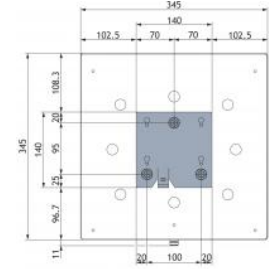

Electrical			
Model	PLPO/TETRA/s-f	PLPO/TETRA/l-h	PLPO/TETRA/s
Frequency	380 - 430 MHz	430 - 470 MHz	380 - 410 MHz
Antenna Type	Linearly polarized patch antenna		
Max. Input Power	100 W		
Polarisation	Vertical		
3 dB Beamwidth, E-Plane	80 °		
3 dB Beamwidth, H-Plane	80 °		
Impedance	50 Ω		
Gain	4.8dBd / 7dBi		
VSWR	< 2.0:1	< 2.0:1	< 1.6:1
Front-To-Back Ratio	21 dB	17 dB	19 dB
Antistatic Protection	All metal parts DC-grounded (Connector shows a DC-short)		
HCM Code(s)			
In iBwave	Yes		
Mechanical			
Connection(s)	N(f)		
Materials	Cover: ABS (white) Chassis: Aluminium		
Colour	Marine white		
Dimensions	Approx. 345 x 345 x 60 mm / 13.58 x 13.58 x 2.36"		
Wind Load	173 N (160km/h)		
Weight	2.3 kg / 5.07 lb		
Mounting	For mounting on wall - 5mm dia. (three holes) (see mounting details) or mast on 40 - 55 mm / 1.57 x 2.17" dia. mast tube.		

DIAGRAM

TYPICAL GAIN AND SWR CURVES

TYPICAL RADIATION PATTERN (E-PLANE)

This curve shows the radiation patterns in the vertical plane.

TYPICAL RADIATION PATTERN (H-PLANE)

This curve shows the radiation patterns in the horizontal plane (horizontal coverage).

MOUNTING DETAILS (WALL MOUNTING BRACKET INCLUDED)

MAST MOUNTING BRACKET: PATCH-MAMO (ORDERED SEPARATELY)

Tilt adjustable from +5°/-30°

MOUNTING DETAILS (PATCH-MAMO)

WALL MOUNTING BRACKET: PATCH-WAMO (ORDERED SEPARATELY)