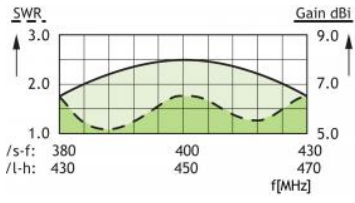

ORDERING

Model	Product No.	Frequency
PLPO/TETRA/s-f	100000424	380 - 430 MHz
PLPO/TETRA/l-h	100000446	430 - 470 MHz
PLPO/TETRA/s	100000476	380 - 410 MHz
PATCH-MAMO	100000447	
PATCH-WAMO	100000511	

SPECIFICATIONS

Electrical			
Model	PLPO/TETRA/s-f	PLPO/TETRA/l-h	PLPO/TETRA/s
Frequency	380 - 430 MHz	430 - 470 MHz	380 - 410 MHz
Antenna Type	Linearly polarized patch antenna		
Max. Input Power	100 W		
Polarisation	Vertical		
3 dB Beamwidth, E-Plane	80 °		
3 dB Beamwidth, H-Plane	80 °		
Impedance	50 Ω		
Gain	4.8dBd / 7dBi		
VSWR	< 2.0:1	< 2.0:1	< 1.6:1
Front-To-Back Ratio	21 dB	17 dB	19 dB
Antistatic Protection	All metal parts DC-grounded (Connector shows a DC-short)		
HCM Code(s)			
In iBwave	Yes		
Mechanical			
Connection(s)	N(f)		
Materials	Cover: ABS (white) Chassis: Aluminium		
Colour	Marine white		
Dimensions	Approx. 345 x 345 x 60 mm / 13.58 x 13.58 x 2.36"		
Wind Load	173 N (160km/h)		
Weight	2.3 kg / 5.07 lb		
Mounting	For mounting on wall - 5mm dia. (three holes) (see mounting details) or mast on 40 - 55 mm / 1.57 x 2.17" dia. mast tube.		

DIAGRAM

TYPICAL GAIN AND SWR CURVES

TYPICAL RADIATION PATTERN (E-PLANE)

This curve shows the radiation patterns in the vertical plane.

TYPICAL RADIATION PATTERN (H-PLANE)

This curve shows the radiation patterns in the horizontal plane (horizontal coverage).