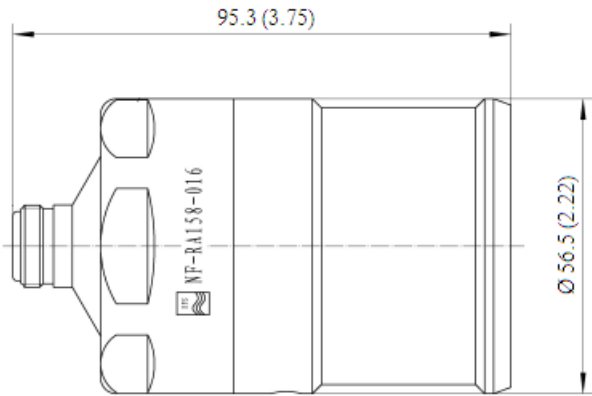

**ELECTRICAL SPECIFICATIONS**

Nominal Impedance, ohms	Ohm	50
Maximum Frequency	GHz	3.0

**MECHANICAL SPECIFICATIONS**

Length	mm (in)	95.3 (3.75)
Outer Diameter	mm (in)	56.5 (2.22)
Weight	kg (lb)	0.45 (0.99)
Body Material		Brass / Plating: Tri metal
Inner Contact Material		Copper / Plating: Silver
Inner Contact Attachment		Spring Finger / Plating: silver
Outer Contact Attachment		Spring loop / Plating: silver

**ACCESSORIES**

Trimming Tool		TRIM-114-C12
---------------	--	--------------

**TESTING AND ENVIRONMENTAL**

Waterproof Level		IP68
------------------	--	------

**NF-RA158-016**

N Female Connector for 1-5/8" RADIAFLEX® cable